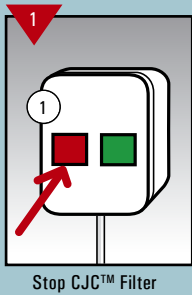

Quick Operating Guide

CJC™ Filter Separator PTU 15/25

START

STOP

DAILY CHECK

To avoid leakage, regularly tighten connections.

Be aware that oil spillage is a serious safety risk - keep clean!

26.11.2009