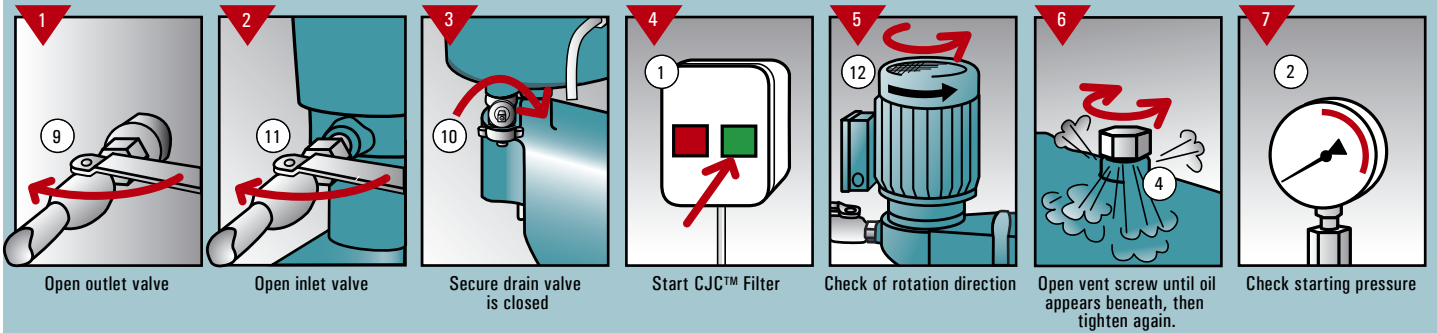

Quick Operating Guide

CJC™ Filter Separator PTU 15/25

START

STOP

DAILY CHECK

To avoid leakage, regularly tighten connections.

Be aware that oil spillage is a serious safety risk - keep clean!

26.11.2009